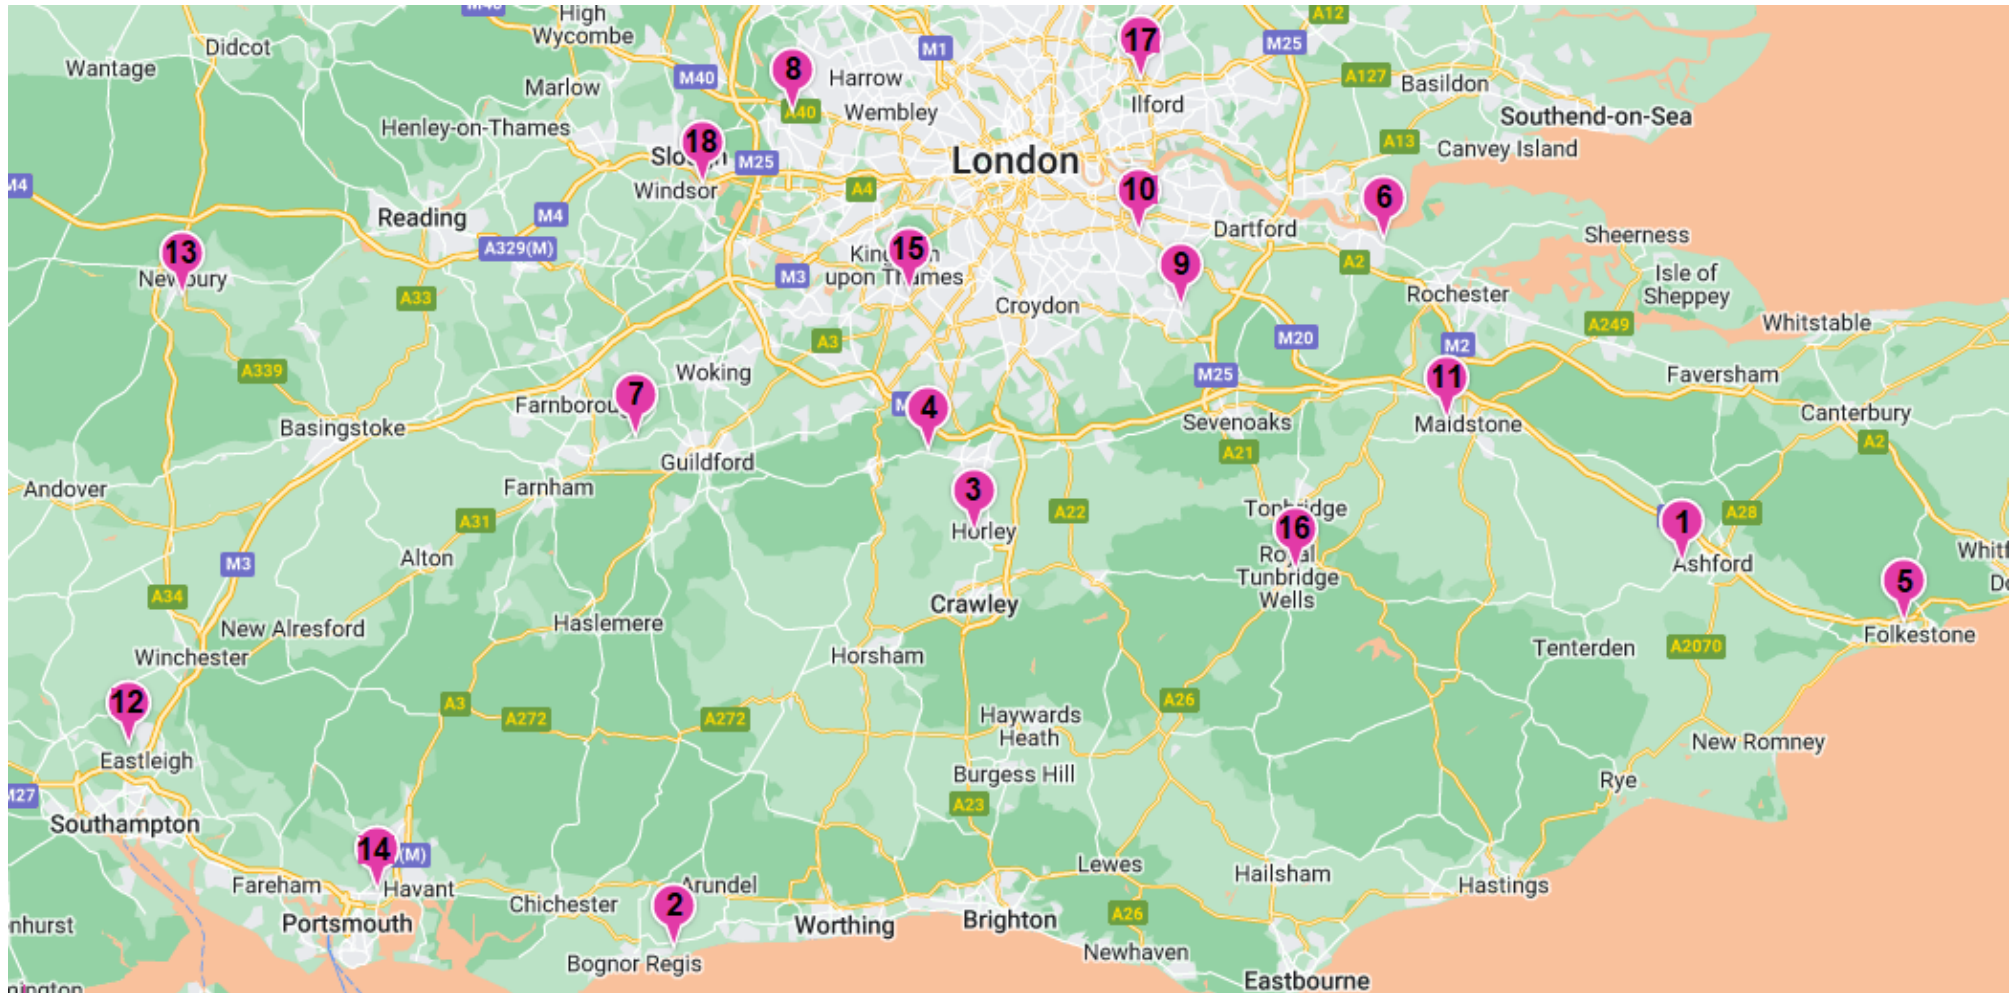

# British Sugarcraft Guild – South East Area

## Key

1	Ashford	2	Bognor Regis	3	Crawley	4	Dorking
5	Folkestone	6	Gravesend	7	Guildford & Woking	8	Hillingdon & District
9	Kent (Orpington)	10	London	11	Maidstone	12	Hid Hants
13	Newbury	14	Portsmouth & District	15	Surbition & District	16	Tunbridge Wells
*****		17	Redbridge & District	18	Windsor	*****	